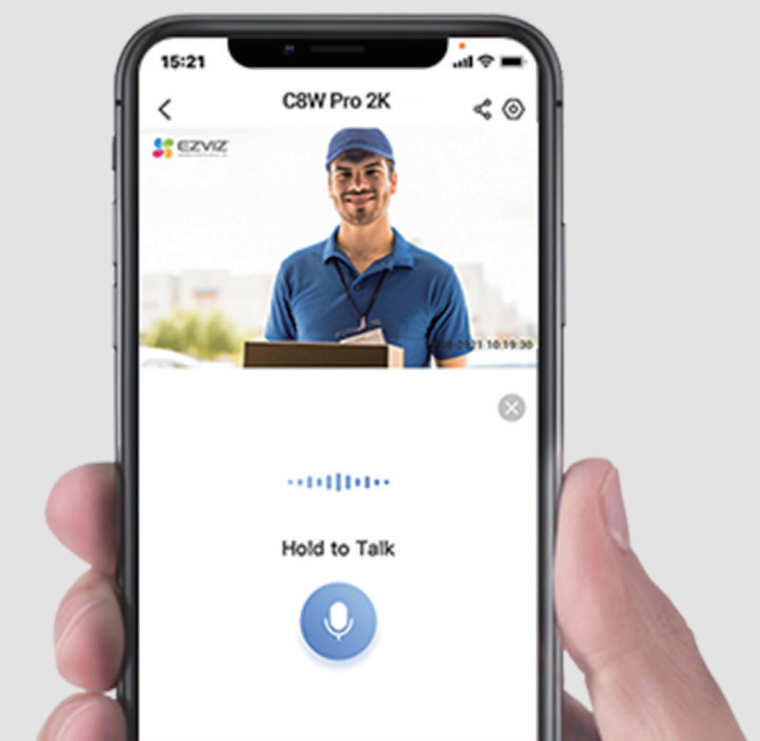

C8W Pro **2K**

Pan & Tilt Wi-Fi Camera

360-degree protection with built-in smarts

The C8W Pro 2K elevates the convenience provided by a smart security camera. Thanks to on-device AI, it is able to differentiate people and vehicles from other moving objects, and can automatically lock on and follow human movements to record important moments. Despite complex tracking capability, it provides easy control to auto-resume its pre-set viewing angle through one click. Use it to watch over your home entrance or backyard, for 24/7 all-round protection with 2K clarity.

<https://www.ezvizlife.com/>

Front Door

Front Yard

Garage

Pin down the spots that matter to you most

No matter how complicated the tracking is, the camera always knows it's way back to your preferred viewing angle. You can pinpoint up to 12 angles via the EZVIZ App. Just click on your pre-set dots and the camera will automatically resume its place.

See, hear and talk, from anywhere

With the C8W Pro 2K , you can hear and talk to your family, welcome visitors, or turn away uninvited guests by simply using your smartphone.

Large, safe storage options that you can trust