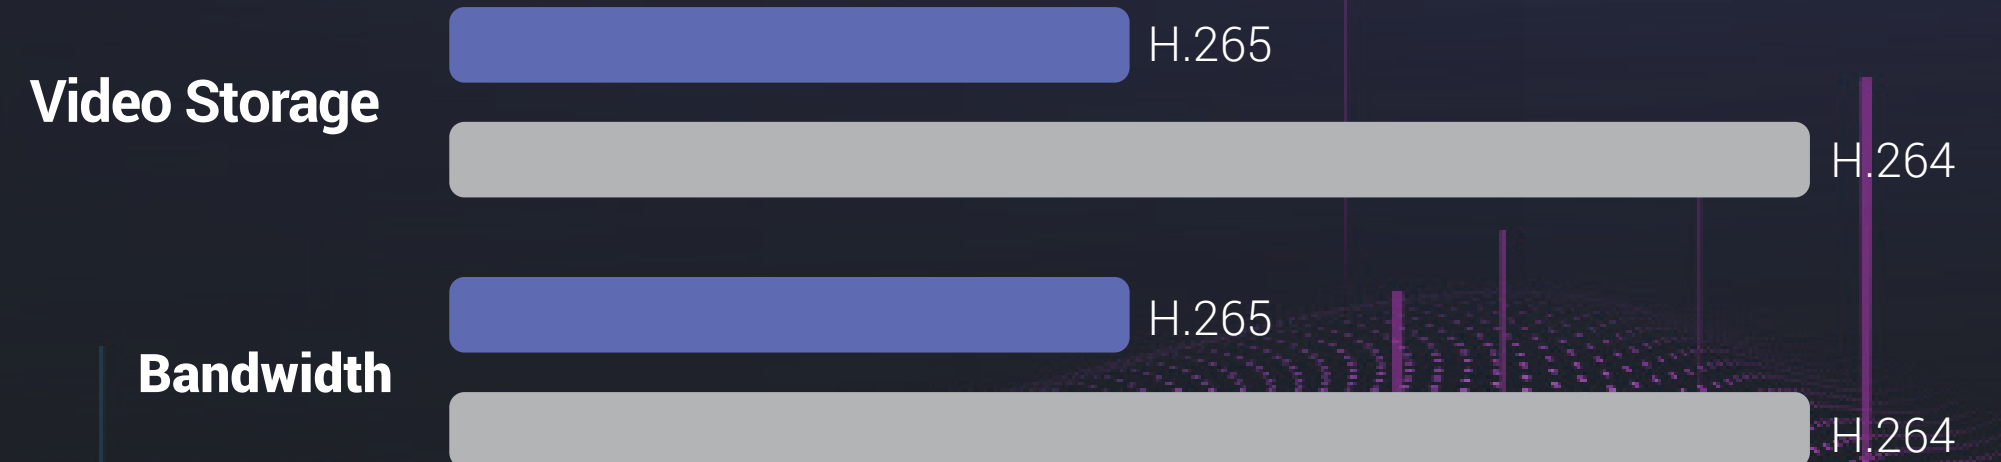

It saves money on storage and bandwidth

The camera features the advanced H.265 video compression technology, achieving better video quality with only half the bandwidth and half the storage space required by the previous H.264 video compression standard³.