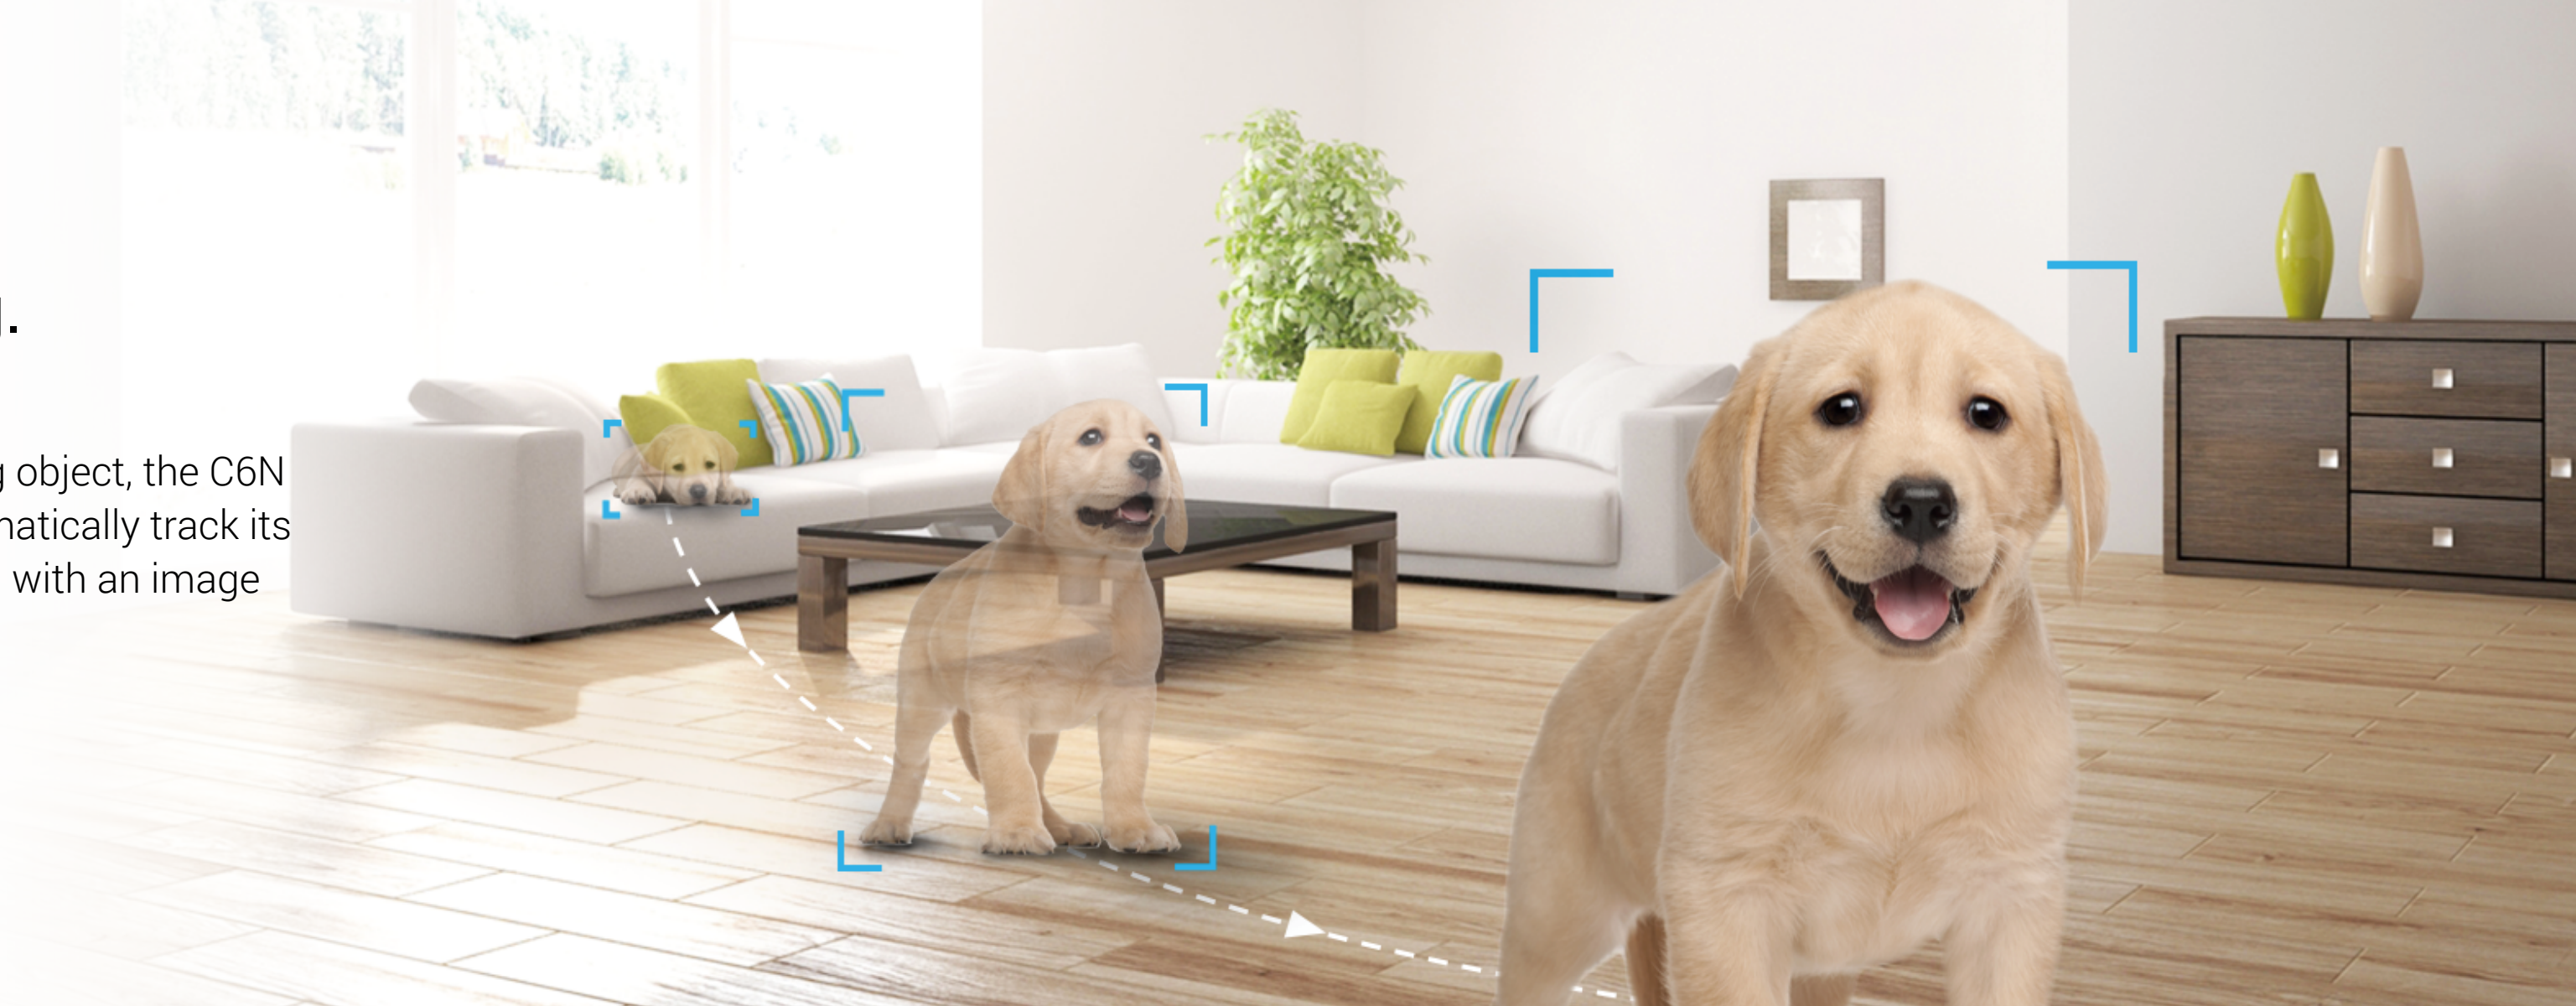

## Zero blind spots.

Keep tabs on every corner with just one C6N. Its expansive 360-degree field-of-view ensures full coverage, so you don't miss a thing.

- Vertical rotation 55°

- Horizontal rotation 350°

## Smart tracking.

When it detects a moving object, the C6N is smart enough to automatically track its motion while alerting you with an image in real-time.

## Communication, anytime.

Talk to your loved ones and deter unwelcome strangers – all by using the C6N's two-way communication feature. Using the EZVIZ App on your mobile device, you can easily and conveniently enjoy communication wherever you might be.