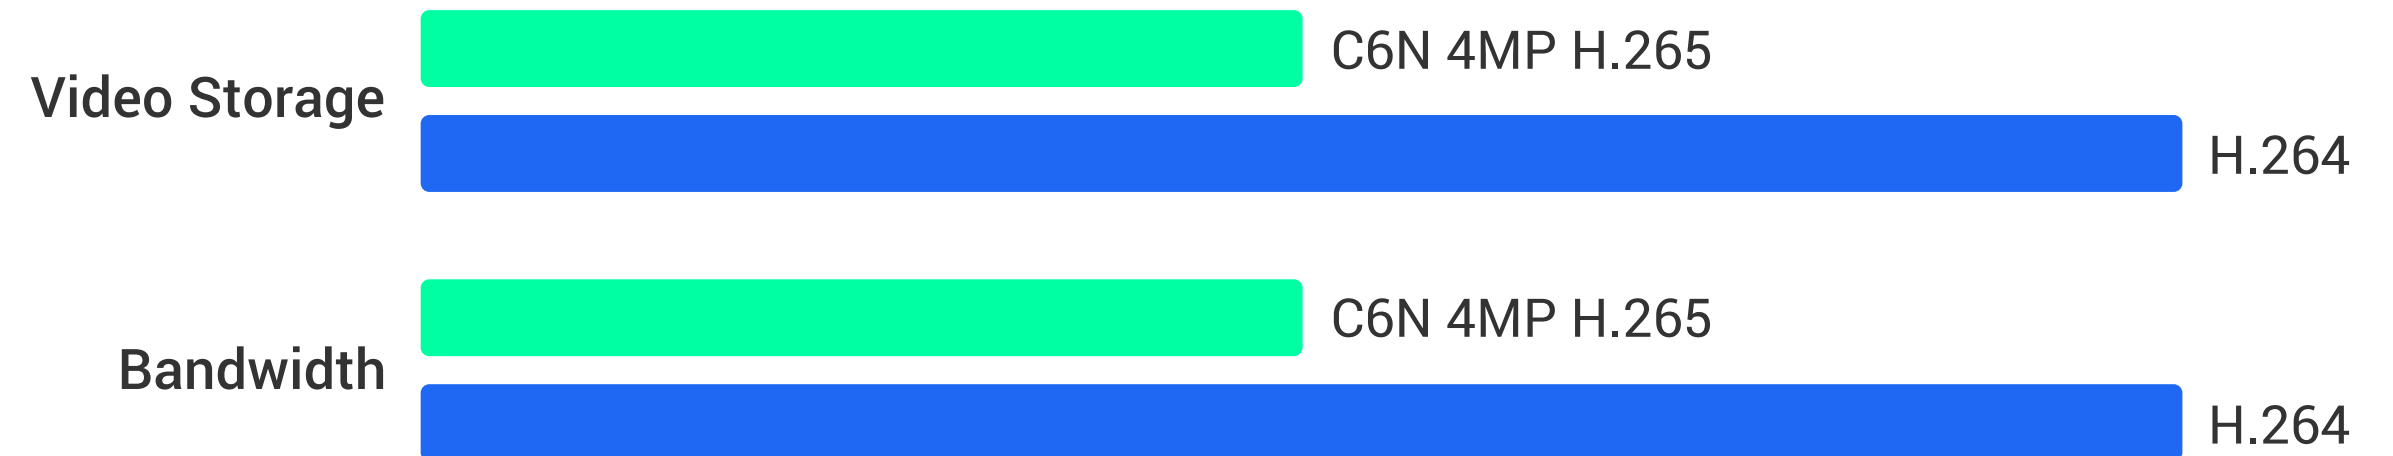

Save money on video storage and bandwidth.

The camera features the advanced H.265 video compression technology, achieving better video quality with only half the bandwidth and half the storage space of the previous H.264 video compression standard.

* The H.265 video compression applies when the 24/7 video recording is activated.

Two storage options.

Save your recordings with flexible and secured solutions. The C6N comes with a built-in MicroSD card slot that can store up to 256 GB of recorded footage. You can also save your images to EZVIZ Cloud* for additional back-up.

* Cloud storage service is only available in certain markets. Please verify the availability before making any purchase.