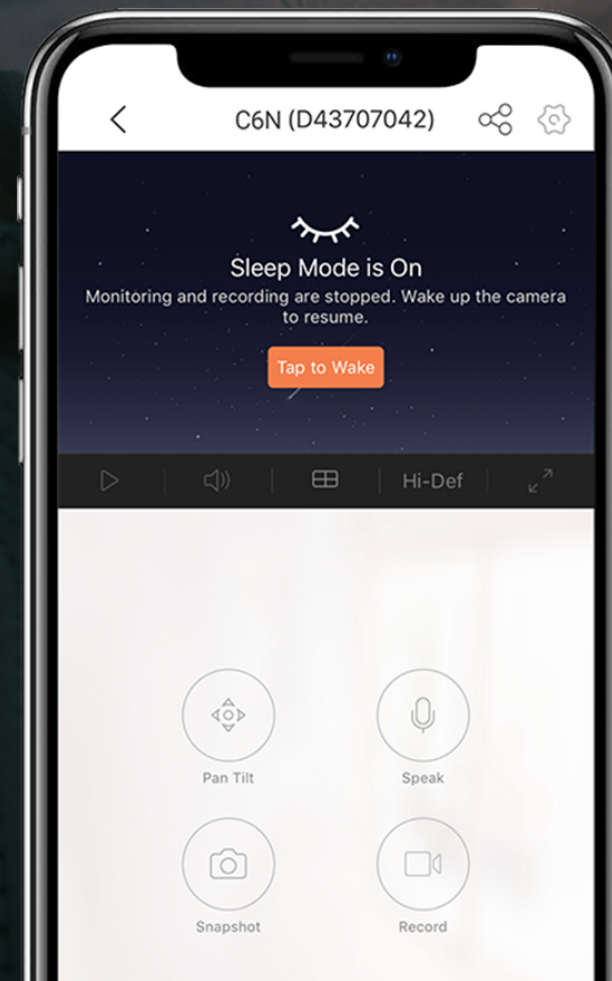

We protect your data and privacy.

Protecting your data and privacy is our highest priority. Data transmission between the camera and the EZVIZ Cloud is encrypted from end to end. Only you have the keys to decrypt your data. To get an extra layer of privacy protection, you can always enable the camera's sleep mode on the EZVIZ App.

AES 128-bit encryption

TLS encryption Protocol